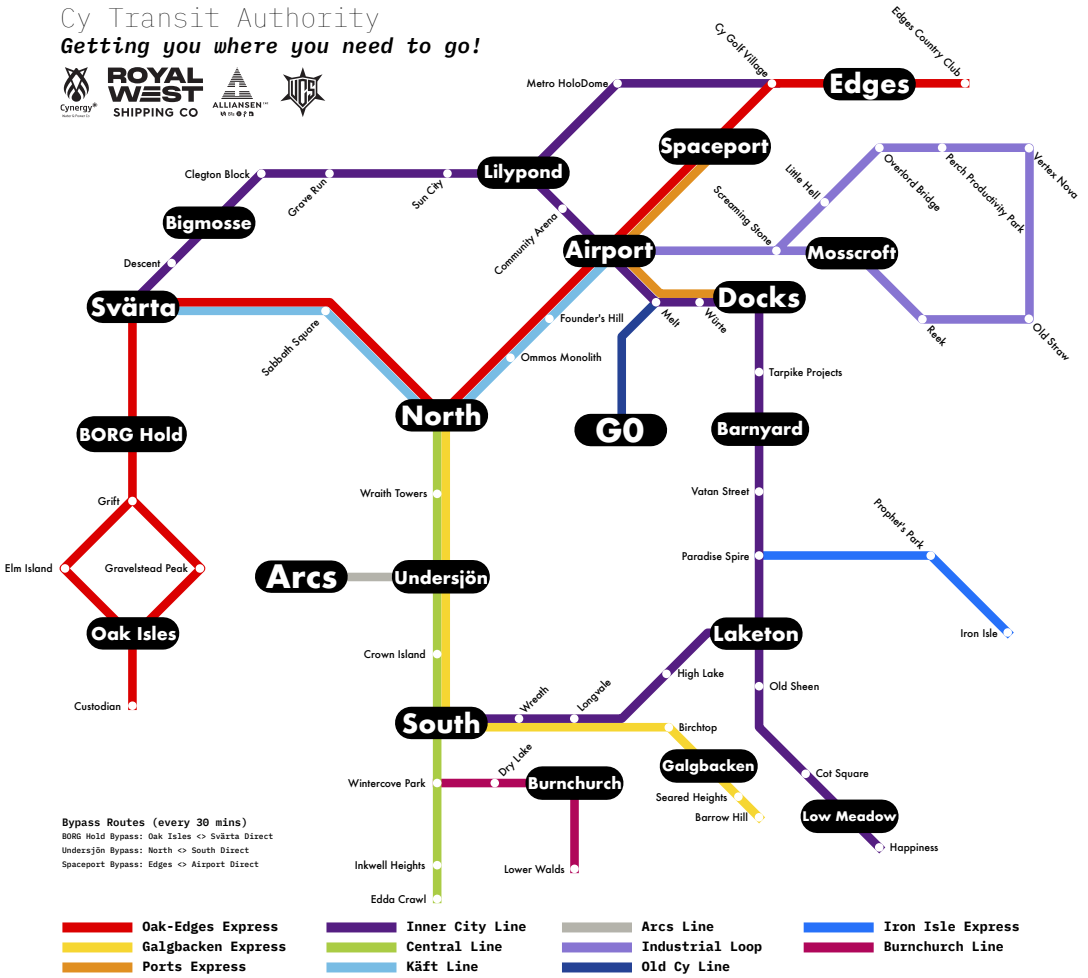

CyTA® MAP

Cy Transit Authority
Getting you where you need to go!

- █ Oak-Edges Express
- █ Inner City Line
- █ Arcs Line
- █ Iron Isle Express
- █ Galgbacken Express
- █ Central Line
- █ Industrial Loop
- █ Burnchurch Line
- █ Ports Express
- █ Käft Line
- █ Old Cy Line

FARE*	Single	Day	Month
Adult	1x	2x	25x
Child Student Senior	FREE		

*Non-refundible and must RCDs to Transit AD MESH

The metro operates 24 hours-a-day but not all lines operate at all times.
For more service information visit [[www.cyta.se]](#).
All passengers are subject to search by CyTA Peace Officers.

*20XX Cy Transit Authority - Map not to scale
No reproduction nor republication without permission